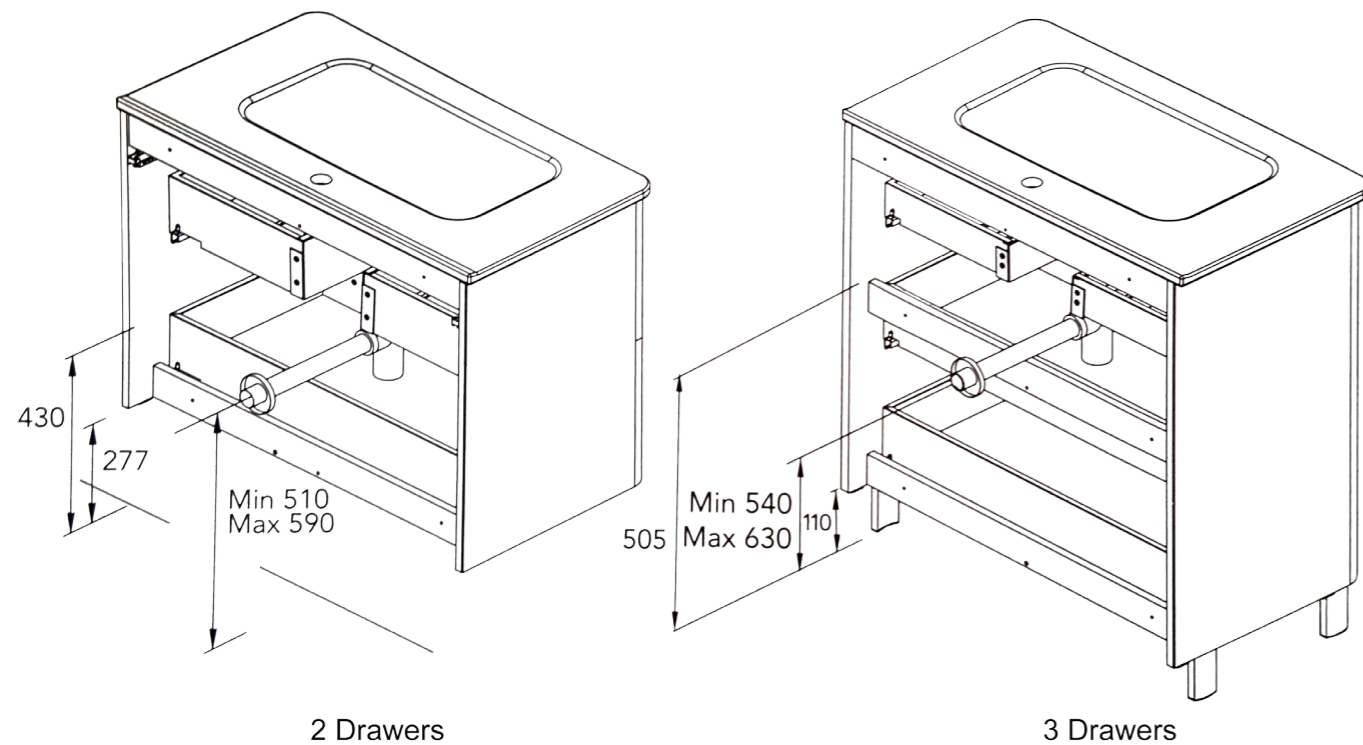

LIFE collection

1. **Guarantee:** 2 year guarantee against any manufacturing defect.
2. **Structure:** MDF board in 18mm. Continuous wrapping in 2D / Cyclum Process.
3. **Fronts:** MDF board in 18mm. Continuous wrapping in 2D / Cyclum Process.
4. **Handle:** Metallic handle in bright chrome finish.
5. **Drawer:** Drawers made in mokka textile poly laminate coated board with hidden total extraction and high quality runners with soft close system. Includes organiser for small items in upper drawer. Lower drawer useful space:
6. 600 Unit - 510(w) x 110(h) x 325(d)mm
   800 Unit - 710(w) x 110(h) x 325(d)mm
   1000 Unit - 910(w) x 110(h) x 325(d)mm
7. **Hinge:** 95° opening, Ø35mm cap, easy assembly and soft close system.
8. **Legs:** Bright chrome finish with adjustable leg.
9. **Tube Depth:** Tube depth 70mm

Placement Scheme For Syphon