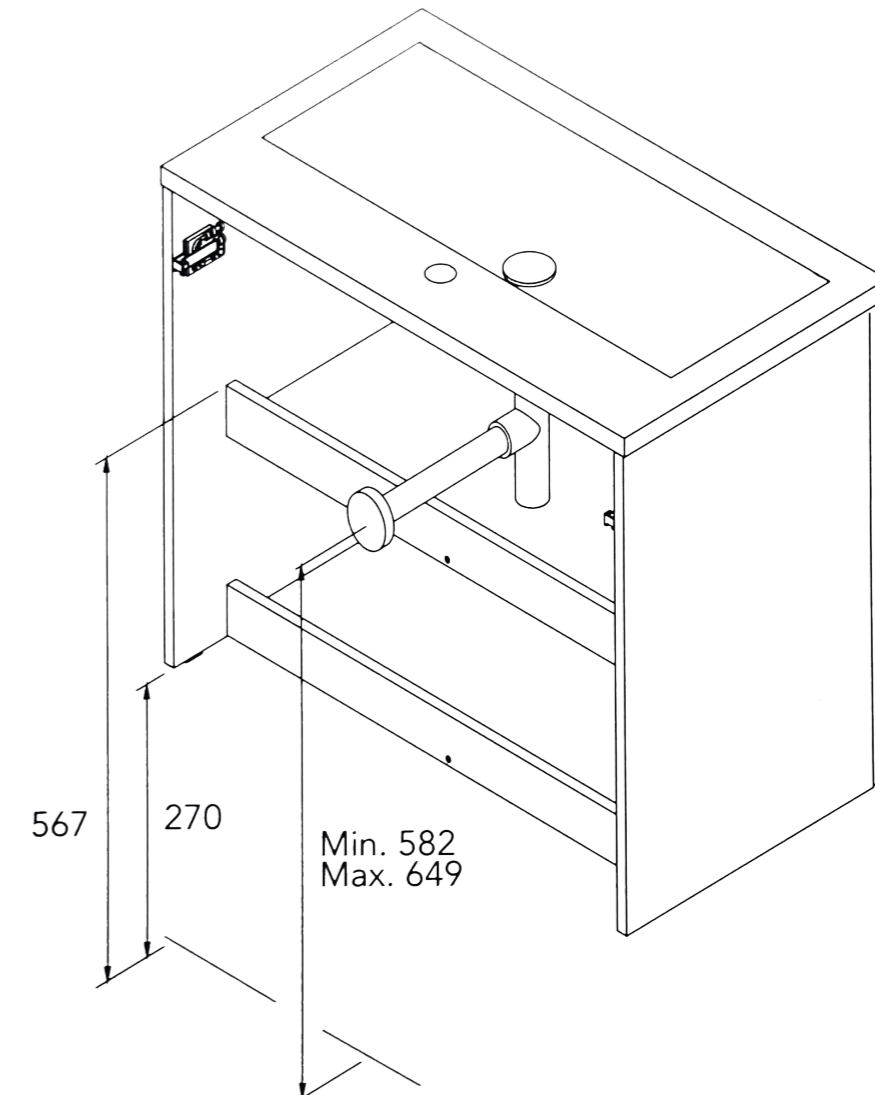

Placement Scheme For Syphon

2

ONIX collection

- Guarantee:** 2 year guarantee against any manufacturing defect.
- Structure:** High gloss lacquered 16mm board and melamine 16mm board.
- Fronts:** High gloss lacquered 16mm board and melamine 16mm board.
- Handle:** Metallic handle in bright chrome finish.
- Drawer:** Drawers made in grey textile poly laminate coated board with hidden partial extraction runners with soft close system. Includes organiser for small items in upper drawer. Lower drawer useful space:
- 600 Unit - 510(w) x 110(h) x 375(d)mm
 800 Unit - 710(w) x 110(h) x 375(d)mm
- Hinge:** 105° opening, Ø35mm cap, easy assembly and soft close system.
- Tube Depth:** Tube depth 60mm

Placement Scheme For Syphon

3

VITALE collection

- Guarantee:** 2 year guarantee against any manufacturing defect.
- Structure:** High gloss lacquered 16mm board and wrapping foil in 3D 16mm board.
- Fronts:** High gloss lacquered and wrapping foil in 3D MDF board in 18mm.
- Handle:** Integrated in the front of the furniture.
- Drawer 380mm Depth:** Drawers made in grey textile poly laminate coated board with hidden partial extraction runners with soft close system. Includes organiser for small items in upper drawer. Lower drawer useful space:
 600 Unit - 510(w) x 110(h) x 255(d)mm
 800 Unit - 710(w) x 110(h) x 255(d)mm
- Drawer 450mm Depth:** Drawers made in grey textile poly laminate coated board with hidden partial extraction runners with soft close system. Includes organiser for small items in upper drawer. Lower drawer useful space:
 600 Unit - 510(w) x 110(h) x 325(d)mm
 800 Unit - 710(w) x 110(h) x 325(d)mm
 1000 Unit - 910(w) x 110(h) x 325(d)mm
- Hinge:** 105° opening, Ø35mm cap, easy assembly and soft close system.
- Legs:** Bright chrome finish with adjustable leg.
- Tube Depth:** Tube depth 70mm