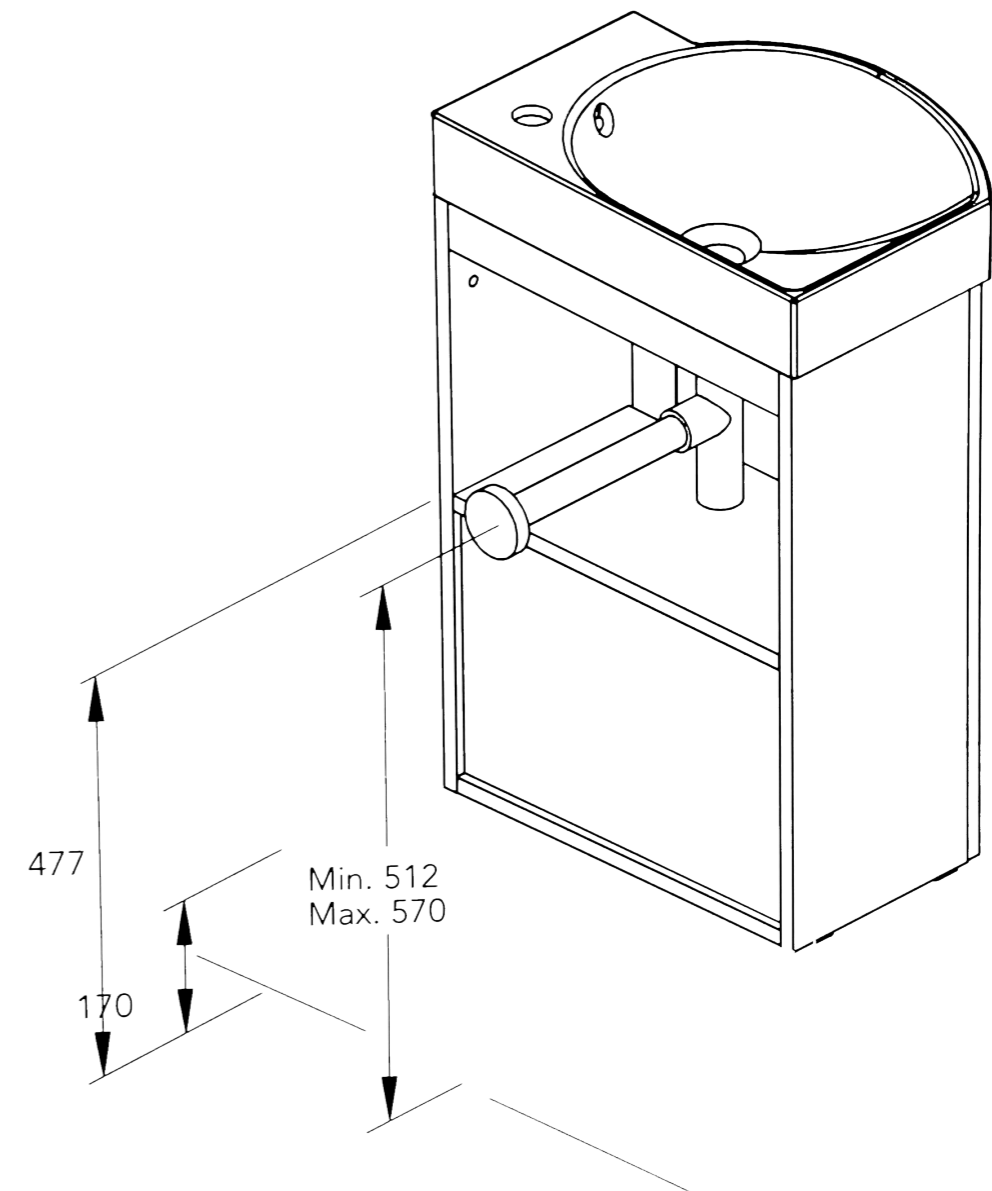

Placement Scheme For Syphon

4

ELEGANCE collection

- Guarantee:** 2 year guarantee against any manufacturing defect.
- Structure:** High gloss lacquered 16mm board and texturised melamine 16mm board.
- Fronts:** High gloss lacquered 16mm board and texturised melamine 16mm board.
- Handle:** Metallic handle in bright chrome finish integrated in the door.
- Mirror:** Mirror made in 3mm board. Rear part with 14mm board with mirror edges effect.
- Hinge:** 105° opening, Ø35mm cap, easy assembly and soft close system.

Placement Scheme For Syphon

5

STREET *collection*

- Guarantee:** 2 year guarantee against any manufacturing defect.
- Structure:** High gloss lacquered 16mm board and melamine 16mm board.
- Fronts:** High gloss lacquered 16mm board and melamine 16mm board.
- Handle:** Metallic handle in bright chrome finish.
- Drawer:** Board with grey poly laminated structure. With hidden total extraction and high quality runners with soft close system.
Lower drawer useful space:
410(w) x 110(h) x 245(d)mm
- Hinge:** 105° opening, Ø35mm cap, easy assembly and soft close system.
- Mirror:** Mirror of 3mm. Rear board of 16mm.