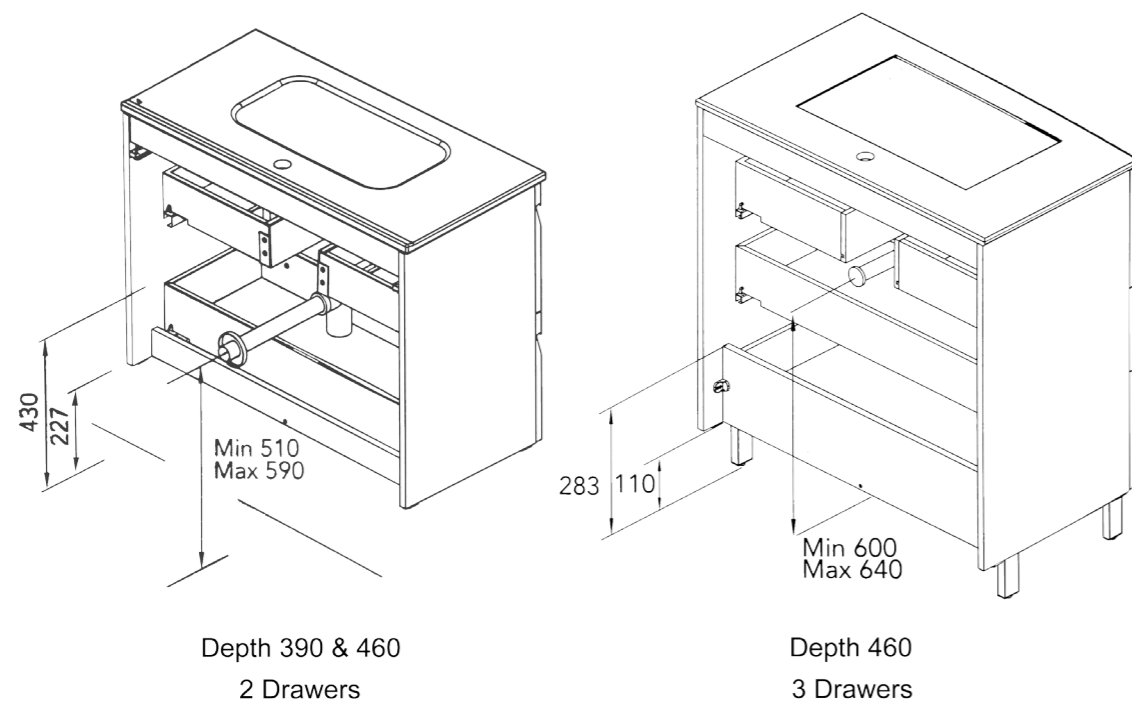

VITALE collection

1. **Guarantee:** 2 year guarantee against any manufacturing defect.
2. **Structure:** High gloss lacquered 16mm board and wrapping foil in 3D 16mm board.
3. **Fronts:** High gloss lacquered and wrapping foil in 3D MDF board in 18mm.
4. **Handle:** Integrated in the front of the furniture.
5. **Drawer 380mm Depth:** Drawers made in grey textile poly laminate coated board with hidden partial extraction runners with soft close system. Includes organiser for small items in upper drawer. Lower drawer useful space:
   600 Unit - 510(w) x 110(h) x 255(d)mm
   800 Unit - 710(w) x 110(h) x 255(d)mm
6. **Drawer 450mm Depth:** Drawers made in grey textile poly laminate coated board with hidden partial extraction runners with soft close system. Includes organiser for small items in upper drawer. Lower drawer useful space:
   600 Unit - 510(w) x 110(h) x 325(d)mm
   800 Unit - 710(w) x 110(h) x 325(d)mm
   1000 Unit - 910(w) x 110(h) x 325(d)mm
7. **Hinge:** 105° opening, Ø35mm cap, easy assembly and soft close system.
8. **Legs:** Bright chrome finish with adjustable leg.
9. **Tube Depth:** Tube depth 70mm

Placement Scheme For Syphon